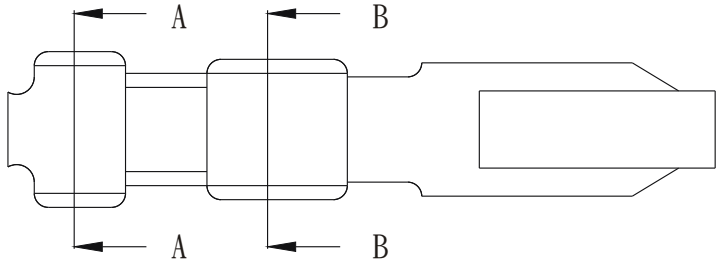

# RK Crimp Terminal

- \* Material : Brass or Phosphor bronze
- \* Current rating : 2.5A, AC/DC
- \* Voltage rating : 250V, AC/DC
- \* Applicable wire AWG #26- #22

B-B

A-A

inch  
mm

RoHS Compliant

TOLERANCES ARE

煜倫股份有限公司

www.morethanall.com

DRAWING BY CY	
CHECKED BY GENIUS	
UNIT / mm	SCALE 1 : 1
DATE	
SIZE A4	PPOJECTION

X. ±
.X ±
.XX ±
.XXX ±
ANG ±

ORDER INFORMATION

DESCRIPTION: