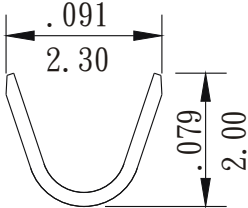

# RK Crimp Terminal

- \* Material : Brass or Phosphor bronze
- \* Current rating : 2.5A, AC/DC
- \* Voltage rating : 250V, AC/DC
- \* Applicable wire AWG #26- #22

B-B

A-A

inch  
mm

RoHS Compliant

TOLERANCES ARE

煜倫股份有限公司

www.morethanall.com

DRAWING BY CY	
CHECKED BY GENIUS	
UNIT / mm	SCALE 1 : 1
DATE	
SIZE A4	PPOJECTION

X. ±
.X ±
.XX ±
.XXX ±
ANG ±

ORDER INFORMATION

DESCRIPTION: