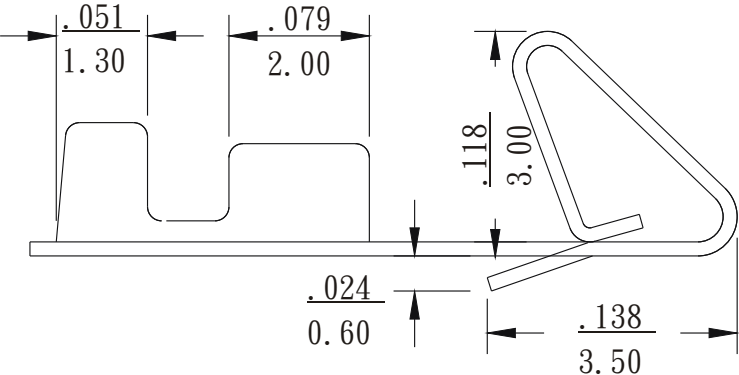

# RK Crimp Terminal

- \* Material : Brass or Phosphor bronze
- \* Current rating : 2.5A, AC/DC
- \* Voltage rating : 250V, AC/DC
- \* Applicable wire AWG #26- #22

B-B

A-A

inch  
mm

RoHS Compliant

TOLERANCES ARE

煜倫股份有限公司

www.morethanall.com

DRAWING BY CY	
CHECKED BY GENIUS	
UNIT / mm	SCALE 1 : 1
DATE	
SIZE A4	PPOJECTION

X. ±
.X ±
.XX ±
.XXX ±
ANG ±

ORDER INFORMATION

DESCRIPTION: