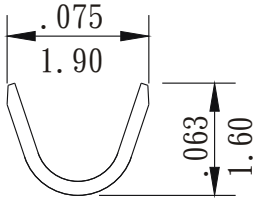

# RK Crimp Terminal

- \* Material : Brass or Phosphor bronze
- \* Current rating : 2.5A, AC/DC
- \* Voltage rating : 250V, AC/DC
- \* Applicable wire AWG #26- #22

B-B

A-A

inch  
mm

RoHS Compliant

TOLERANCES ARE

煜倫股份有限公司

www.morethanall.com

DRAWING BY CY	
CHECKED BY GENIUS	
UNIT / mm	SCALE 1 : 1
DATE	
SIZE A4	PPOJECTION

X. ±
.X ±
.XX ±
.XXX ±
ANG ±

ORDER INFORMATION

DESCRIPTION: