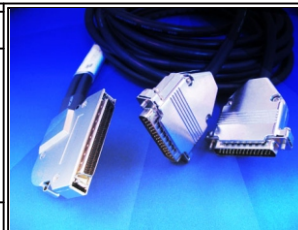

RoHS Compliant

TOLERANCES ARE

MORETHANALL
PCB CONNECTORS
Cable ASSEMBLIES

DRAWING BY CY

CHECKED BY GENIUS

UNIT / mm SCALE 1:1

DATE

SIZE A4

X.±
.X±
.XX±
.XXX±
ANG±

PJECTION

ORDER INFORMATION

HDHPDX21-446828-M3M-LF

SERIES

LEADFREE

3000mm

MALE TO MALE

LEADFREE

3000mm

MALE TO MALE

28 AWG

44 TO 68 WAY

DESCRIPTION: SCSI 68P M TO HDD 44P M/M L:3M BLACK