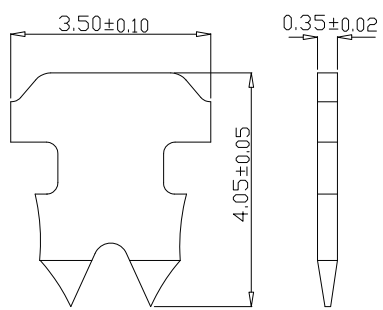

MP8P8C

2 PRONGS FOR STRANDED WIRE  
多芯線用二叉型金片

**RoHS Compliant**

TOLERANCES ARE

- X. ±
- .X ±
- .XX ±
- .XXX ±
- ANG ±

**ORDER INFORMATION**

**MORETHANALL**  
PCB CONNECTORS  
Cable ASSEMBLIES

煜倫股份有限公司

www.morethanall.com

DRAWING BY CY

CHECKED BY GENIUS

UNIT/mm SCALE 1:1

DATE

SIZE A4

PJECTION

DESCRIPTION: