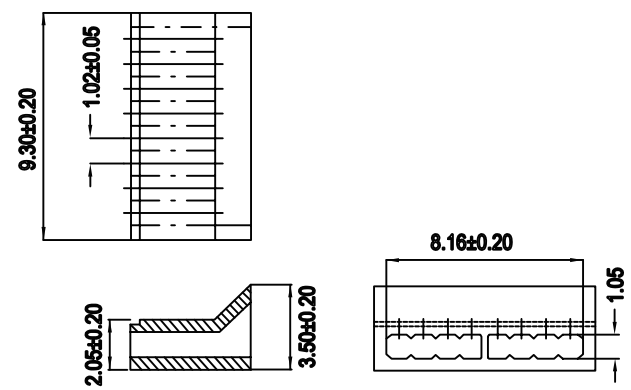

MP8P8C

2 PRONGS FOR STRANDED WIRE  
多芯線用二叉型金片

**RoHS Compliant**

TOLERANCES ARE

- X. ±
- .X ±
- .XX ±
- .XXX ±
- ANG ±

**ORDER INFORMATION**

**MORETHANALL**  
PCB CONNECTORS  
Cable ASSEMBLIES

煜倫股份有限公司

www.morethanall.com

DRAWING BY CY

CHECKED BY GENIUS

UNIT/mm SCALE 1:1

DATE

SIZE A4

PJECTION

DESCRIPTION: