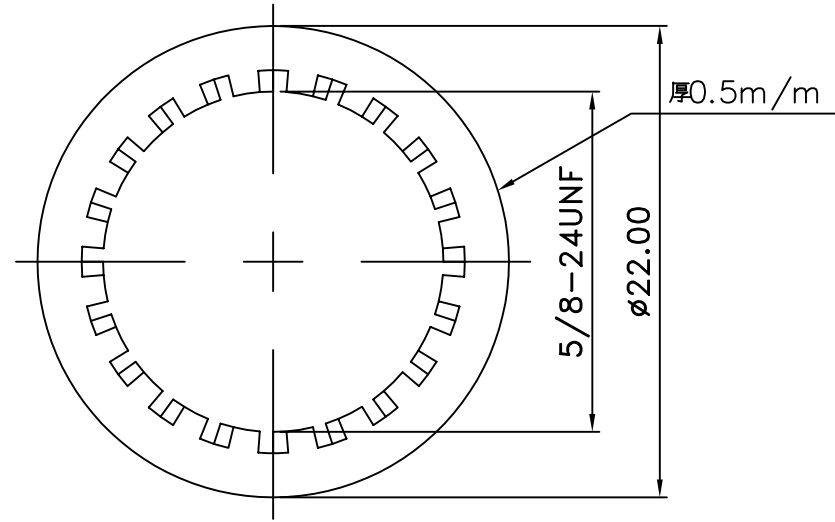

5	NUT	BRASS	NICKEL	1
4	WASHER	BRASS	NICKEL	1
3	DIELECTRIC	DELTRIN	NONE	1
2	PIN	BRASS	GOLD	1
1	BODY	BRASS	NICKEL	1
NO	DESCRIPTION	MATERIAL	FINISH	QTY

RoHS Compliant

TOLERANCES ARE

MORETHANALL
PCB CONNECTORS
Cable ASSEMBLIES

煜倫股份有限公司

www.morethanall.com

DRAWING BY CY

CHECKED BY GENIUS

UNIT / mm

SCALE 1 : 1

DATE

SIZE A4

PPOJECTION

0.5-5	±0.2
5-30	±0.4
30-120	±0.6
120-315	±1
315-1000	±1.6
1000-2000	±2.4

ORDER INFORMATION

DESCRIPTION: N FEMALE BULKHEAD W/DOUBLE D-FLAT