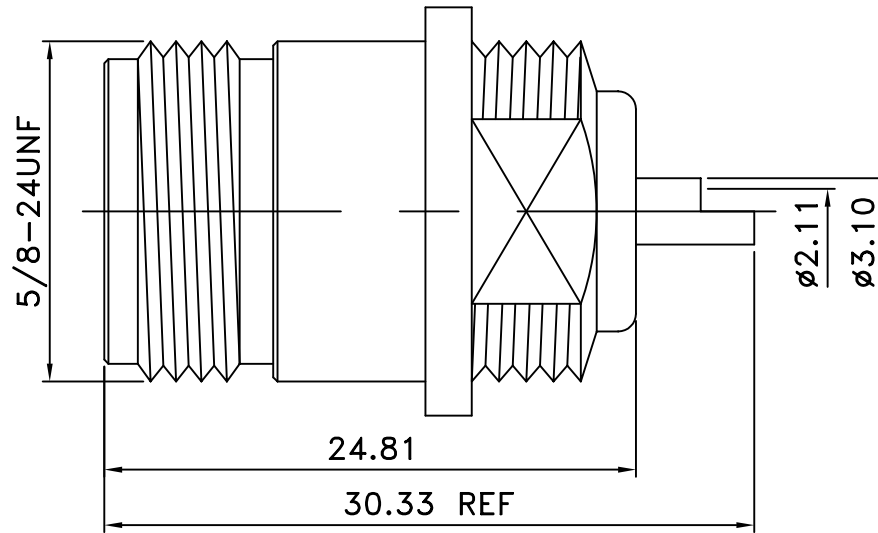

5	NUT	BRASS	NICKEL	1
4	WASHER	BRASS	NICKEL	1
3	DIELECTRIC	DELTRIN	NONE	1
2	PIN	BRASS	GOLD	1
1	BODY	BRASS	NICKEL	1
NO	DESCRIPTION	MATERIAL	FINISH	QTY

RoHS Compliant

TOLERANCES ARE

MORETHANALL
PCB CONNECTORS
Cable ASSEMBLIES

煜倫股份有限公司

www.morethanall.com

DRAWING BY CY

CHECKED BY GENIUS

UNIT / mm

SCALE 1 : 1

DATE

SIZE A4

PPOJECTION

0.5-5	±0.2
5-30	±0.4
30-120	±0.6
120-315	±1
315-1000	±1.6
1000-2000	±2.4

ORDER INFORMATION

DESCRIPTION: N FEMALE BULKHEAD W/DOUBLE D-FLAT