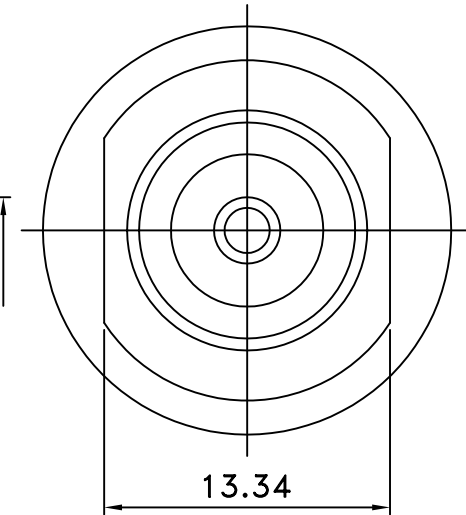

5	NUT	BRASS	NICKEL	1
4	WASHER	BRASS	NICKEL	1
3	DIELECTRIC	DELTRIN	NONE	1
2	PIN	BRASS	GOLD	1
1	BODY	BRASS	NICKEL	1
NO	DESCRIPTION	MATERIAL	FINISH	QTY

RoHS Compliant

TOLERANCES ARE

MORETHANALL
PCB CONNECTORS
Cable ASSEMBLIES

煜倫股份有限公司

www.morethanall.com

DRAWING BY CY

CHECKED BY GENIUS

UNIT / mm

SCALE 1 : 1

DATE

SIZE A4

PPOJECTION

0.5-5	±0.2
5-30	±0.4
30-120	±0.6
120-315	±1
315-1000	±1.6
1000-2000	±2.4

ORDER INFORMATION

DESCRIPTION: N FEMALE BULKHEAD W/DOUBLE D-FLAT