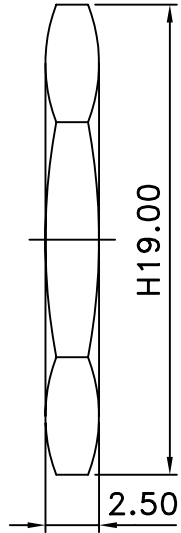

5	NUT	BRASS	NICKEL	1
4	WASHER	BRASS	NICKEL	1
3	DIELECTRIC	DELTRIN	NONE	1
2	PIN	BRASS	GOLD	1
1	BODY	BRASS	NICKEL	1
NO	DESCRIPTION	MATERIAL	FINISH	QTY

RoHS Compliant

TOLERANCES ARE

MORETHANALL
PCB CONNECTORS
Cable ASSEMBLIES

煜倫股份有限公司

www.morethanall.com

DRAWING BY CY

CHECKED BY GENIUS

UNIT / mm

SCALE 1 : 1

DATE

SIZE A4

PPOJECTION

0.5-5	±0.2
5-30	±0.4
30-120	±0.6
120-315	±1
315-1000	±1.6
1000-2000	±2.4

ORDER INFORMATION

DESCRIPTION: N FEMALE BULKHEAD W/DOUBLE D-FLAT