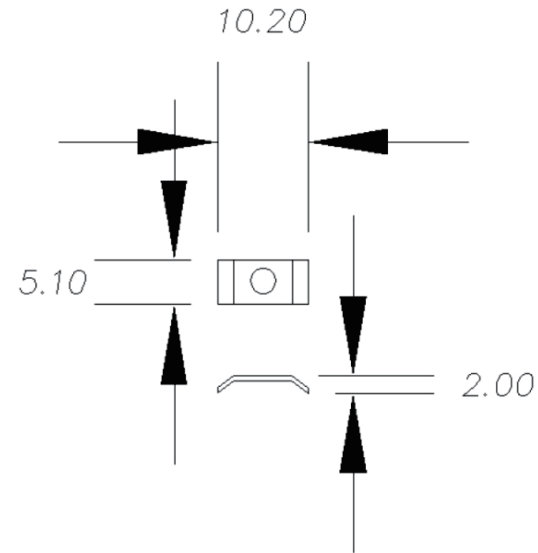

PJECTION

X. \pm
.X \pm
.XX \pm
.XXX \pm
ANG \pm

ORDER INFORMATION

DHV-C1Dxx-15-LF

DESCRIPTION:

screw #4-11.5-0.5 UNC 4-40

square washer for shoulder screw

screw #4-12.5 UNC 4-40

SCALE 1:1

DATE

SIZE A4

PJECTION

TOLERANCES ARE

X.±

.X±

.XX±