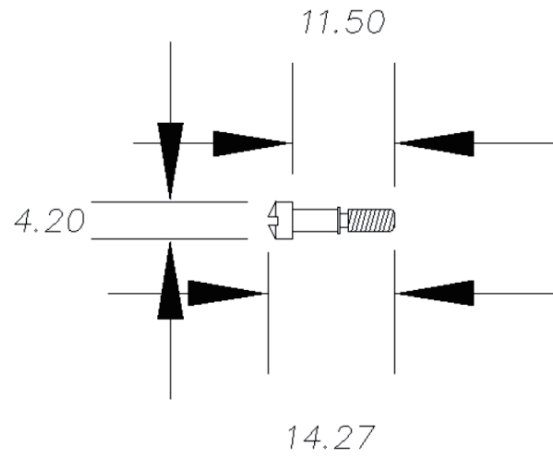

PJECTION

X. \pm
.X \pm
.XX \pm
.XXX \pm
ANG \pm

ORDER INFORMATION

DHV-C1Dxx-15-LF

DESCRIPTION:

screw #4-11.5-0.5 UNC 4-40

square washer for shoulder screw

screw #4-12.5 UNC 4-40