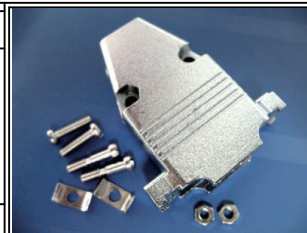

PJECTION

X. \pm
.X \pm
.XX \pm
.XXX \pm
ANG \pm

ORDER INFORMATION

DHV-C1Dxx-15-LF

DESCRIPTION:

screw #4-11.5-0.5 UNC 4-40

square washer for shoulder screw

screw #4-12.5 UNC 4-40