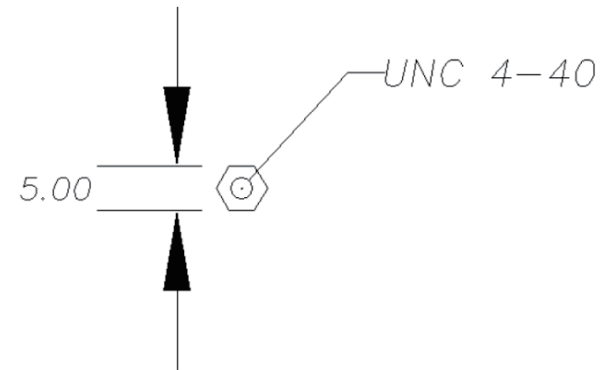

PJECTION

X. \pm
.X \pm
.XX \pm
.XXX \pm
ANG \pm

ORDER INFORMATION

DHV-C1Dxx-15-LF

DESCRIPTION:

screw #4-11.5-0.5 UNC 4-40

square washer for shoulder screw

screw #4-12.5 UNC 4-40