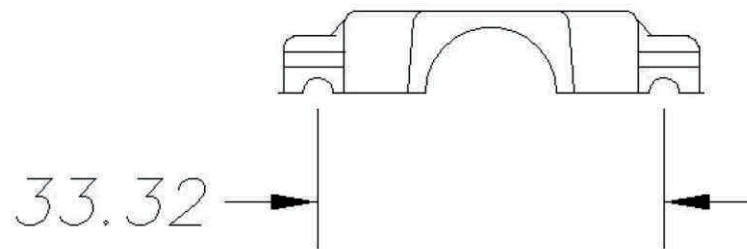

16.3

UNIT: MM ± 0.5

48.4

33.32

A: 6, 7, 8, 8.5, 9, 10, 12

RoHS Compliant

TOLERANCES ARE

MORETHANALL
PCB CONNECTORS
Cable ASSEMBLIES