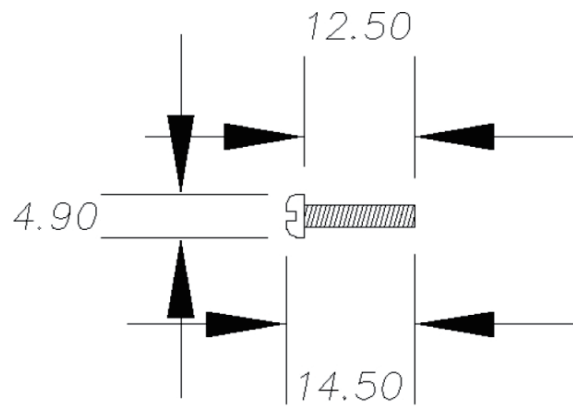

PJECTION

X. \pm
.X \pm
.XX \pm
.XXX \pm
ANG \pm

ORDER INFORMATION

DHV-C1Dxx-15-LF

DESCRIPTION:

screw #4-11.5-0.5 UNC 4-40

square washer for shoulder screw

screw #4-12.5 UNC 4-40