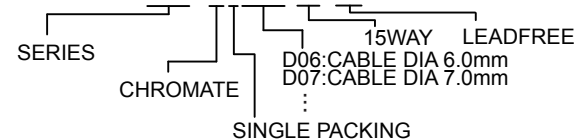

ORDER INFORMATION

DHV-C1Dxx-15-LF