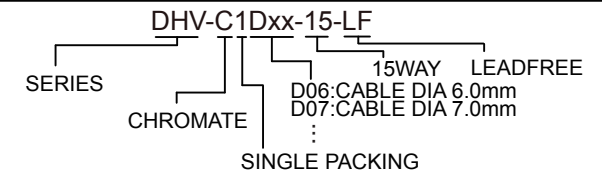

ORDER INFORMATION