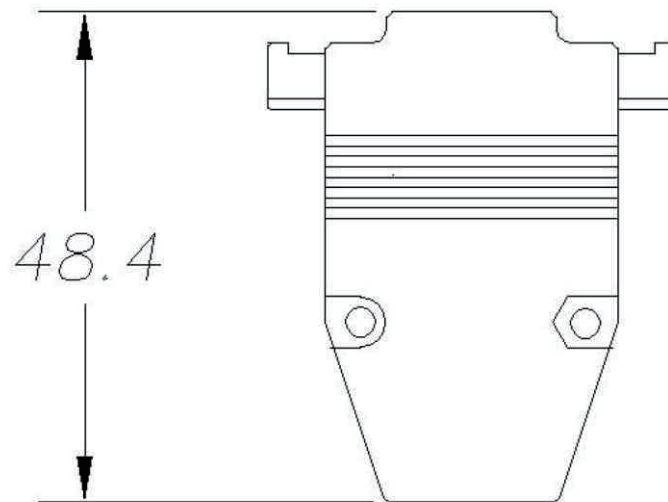

16.3

UNIT: MM ± 0.5

48.4

33.32

A: 6, 7, 8, 8.5, 9, 10, 12

RoHS Compliant

TOLERANCES ARE

MORETHANALL
PCB CONNECTORS
Cable ASSEMBLIES

煜倫股份有限公司

www.morethanall.com

DRAWING BY CY

CHECKED BY GENIUS

UNIT/mm

SCALE 1:1

DATE

SIZE A4

PJECTION

X. \pm
.X \pm
.XX \pm
.XXX \pm
ANG \pm

ORDER INFORMATION

DHV-C1Dxx-15-LF

DESCRIPTION:

screw #4-11.5-0.5 UNC 4-40

square washer for shoulder screw

screw #4-12.5 UNC 4-40

SCALE 1:1

DATE

SIZE A4

PJECTION

TOLERANCES ARE

X.±

.X±

.XX±