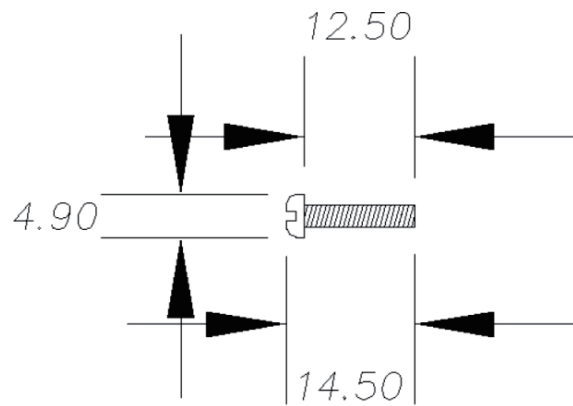

UNIT/mm SCALE 1:1

.XX±

DATE

.XXX±

ANG±

SIZE A4

PJECTION

**ORDER INFORMATION**

DHV-C1Dxx-25-LF

**煜倫股份有限公司**

[www.morethanall.com](http://www.morethanall.com)

DESCRIPTION:

screw #4-11.5-0.5 UNC 4-40

square washer for shoulder screw

screw #4-12.5 UNC 4-40

NUT

SCALE 1:1

DATE

SIZE A4

PJECTION

X.±  
.X±  
.XX±  
.XXX±  
ANG±

**ORDER INFORMATION**

DESCRIPTION: