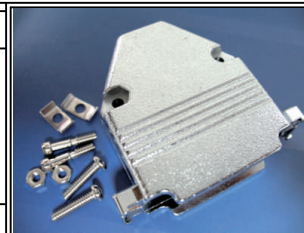

A: 7, 9, 10, 11, 13,

RoHS Compliant

TOLERANCES ARE

MORETHANALL
PCB CONNECTORS
Cable ASSEMBLIES

DRAWING BY CY

X.±

CHECKED BY GENIUS

.X±

UNIT/mm SCALE 1:1

.XX±

DATE

.XXX±

ANG±

SIZE A4

PJECTION

ORDER INFORMATION

DHV-C1Dxx-25-LF

煜倫股份有限公司

www.morethanall.com

DESCRIPTION: