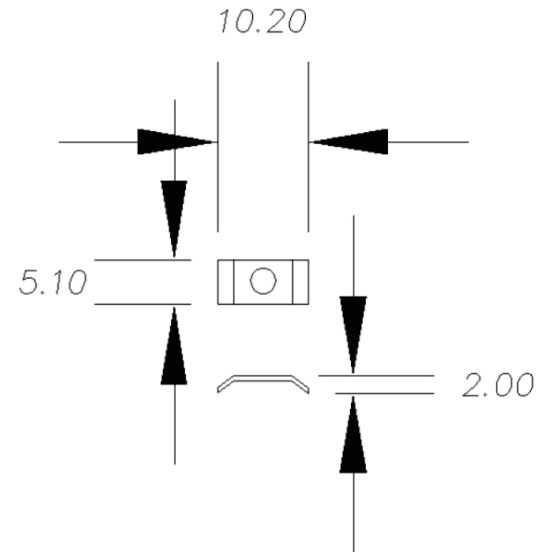

UNIT/mm SCALE 1:1

.XX±

DATE

.XXX±

ANG±

SIZE A4

PJECTION

**ORDER INFORMATION**

DHV-C1Dxx-25-LF

**煜倫股份有限公司**

[www.morethanall.com](http://www.morethanall.com)

DESCRIPTION:

screw #4-11.5-0.5 UNC 4-40

square washer for shoulder screw

screw #4-12.5 UNC 4-40

NUT

SCALE 1:1

DATE

SIZE A4

PJECTION

X.±  
.X±  
.XX±  
.XXX±  
ANG±

**ORDER INFORMATION**

DESCRIPTION: