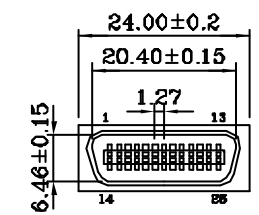

S : Flag Hooks  
 SS: Flag Hooks  
 LS: Fish Hooks

**RoHS Compliant**

TOLERANCES ARE

DRAWING BY CY  
 CHECKED BY GENIUS  
 UNIT / mm SCALE 1 : 1  
 DATE  
 SIZE A4 PPROJECTION

X.  $\pm$   
 .X  $\pm$   
 .XX  $\pm$   
 .XXX  $\pm$   
 ANG  $\pm$

**ORDER INFORMATION**

HPC-PSQ-026-LF  
 SERIES | LEADFREE  
 | 26 WAY  
 | QUICK COVER  
 | SOLDER  
 | MALE

DESCRIPTION: 1.27mm(.050") Series 26P With Spring Latches

煜倫股份有限公司

www.morethanall.com