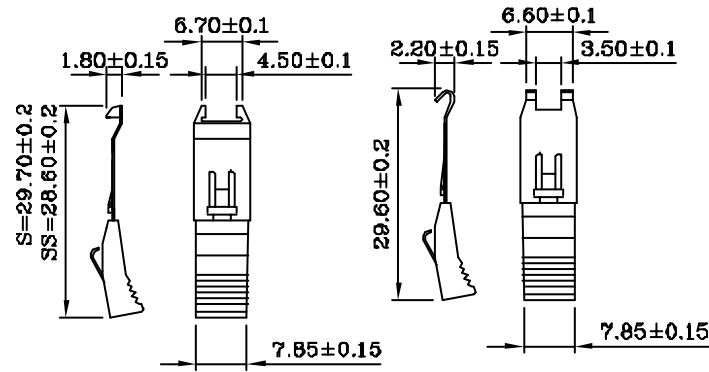

**FEATURES:**

- Plastic hood with spring latches
- Steel inner shell
- Full EMI/RFI shielded

**MATERIALS:**

- Hood: Plastic ABS PA-769
- Inner Shell: Steel , Nickel plated
- Latch: Phosphor bronze , Nickel plated
- Latch: Stainless steel

S : Flag Hooks  
 SS: Flag Hooks  
 LS: Fish Hooks

**RoHS Compliant**

TOLERANCES ARE

DRAWING BY CY  
 CHECKED BY GENIUS  
 UNIT / mm SCALE 1 : 1  
 DATE  
 SIZE A4 PPROJECTION

X.  $\pm$   
 .X  $\pm$   
 .XX  $\pm$   
 .XXX  $\pm$   
 ANG  $\pm$

**ORDER INFORMATION**

HPC-PSQ-026-LF  
 SERIES | LEADFREE  
 | 26 WAY  
 | QUICK COVER  
 | SOLDER  
 | MALE

DESCRIPTION: 1.27mm(.050") Series 26P With Spring Latches

煜倫股份有限公司

www.morethanall.com