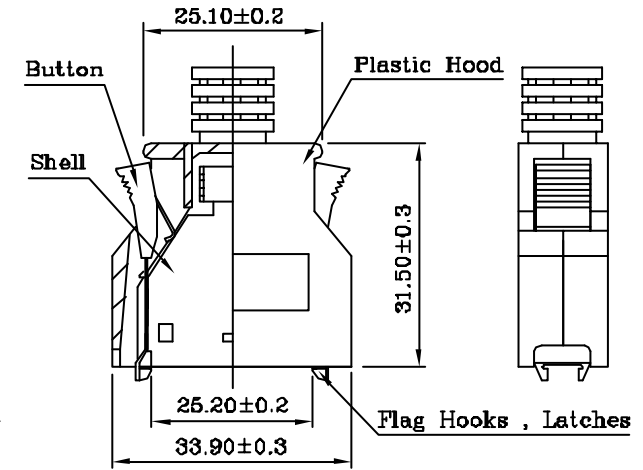

**FEATURES:**

- Plastic hood with spring latches
- Steel inner shell
- Full EMI/RFI shielded

**MATERIALS:**

- Hood: Plastic ABS PA-769
- Inner Shell: Steel , Nickel plated
- Latch: Phosphor bronze , Nickel plated
- Latch: Stainless steel

S : Flag Hooks  
 SS: Flag Hooks  
 LS: Fish Hooks

**RoHS Compliant**

TOLERANCES ARE

DRAWING BY CY  
 CHECKED BY GENIUS  
 UNIT / mm SCALE 1 : 1  
 DATE  
 SIZE A4 PPROJECTION

X.  $\pm$   
 .X  $\pm$   
 .XX  $\pm$   
 .XXX  $\pm$   
 ANG  $\pm$

**ORDER INFORMATION**

HPC-PSQ-026-LF  
 SERIES | LEADFREE  
 | 26 WAY  
 | QUICK COVER  
 | SOLDER  
 | MALE

DESCRIPTION: 1.27mm(.050") Series 26P With Spring Latches

煜倫股份有限公司

www.morethanall.com