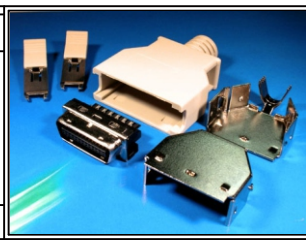

**FEATURES:**

- Plastic hood with spring latches
- Steel inner shell
- Full EMI/RFI shielded

**MATERIALS:**

- Hood: Plastic ABS PA-769
- Inner Shell: Steel , Nickel plated
- Latch: Phosphor bronze , Nickel plated
- Latch: Stainless steel

S : Flag Hooks  
 SS: Flag Hooks  
 LS: Fish Hooks

**RoHS Compliant**

TOLERANCES ARE

DRAWING BY CY  
 CHECKED BY GENIUS  
 UNIT / mm SCALE 1 : 1  
 DATE  
 SIZE A4 PPROJECTION

X.  $\pm$   
 .X  $\pm$   
 .XX  $\pm$   
 .XXX  $\pm$   
 ANG  $\pm$

**ORDER INFORMATION**

HPC-PSQ-026-LF  
 SERIES | LEADFREE  
 | 26 WAY  
 | QUICK COVER  
 | SOLDER  
 | MALE

DESCRIPTION: 1.27mm(.050") Series 26P With Spring Latches

煜倫股份有限公司

www.morethanall.com