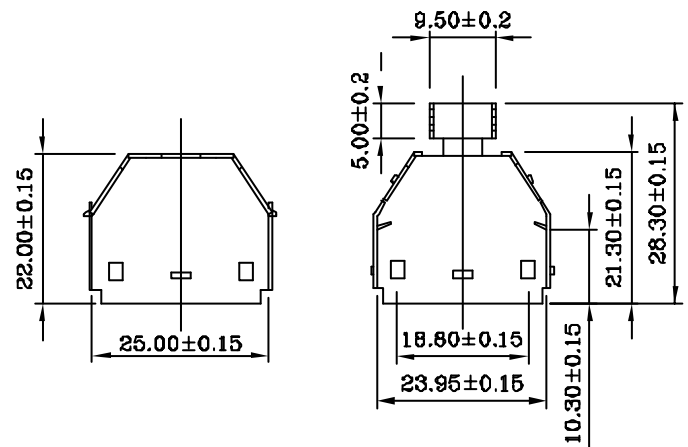

S : Flag Hooks  
 SS: Flag Hooks  
 LS: Fish Hooks

**RoHS Compliant**

TOLERANCES ARE

DRAWING BY CY  
 CHECKED BY GENIUS  
 UNIT / mm SCALE 1 : 1  
 DATE  
 SIZE A4 PPROJECTION

X.  $\pm$   
 .X  $\pm$   
 .XX  $\pm$   
 .XXX  $\pm$   
 ANG  $\pm$

**ORDER INFORMATION**

HPC-PSQ-026-LF  
 SERIES | LEADFREE  
 | 26 WAY  
 | QUICK COVER  
 | SOLDER  
 | MALE

DESCRIPTION: 1.27mm(.050") Series 26P With Spring Latches

煜倫股份有限公司

www.morethanall.com