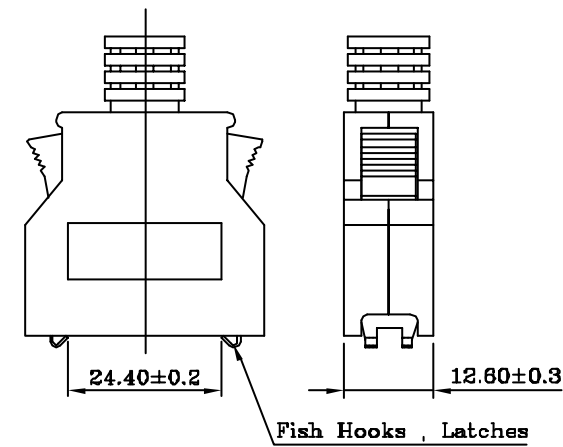

**FEATURES:**

- Plastic hood with spring latches
- Steel inner shell
- Full EMI/RFI shielded

**MATERIALS:**

- Hood: Plastic ABS PA-769
- Inner Shell: Steel , Nickel plated
- Latch: Phosphor bronze , Nickel plated
- Latch: Stainless steel

S : Flag Hooks  
 SS: Flag Hooks  
 LS: Fish Hooks

**RoHS Compliant**

TOLERANCES ARE

DRAWING BY CY  
 CHECKED BY GENIUS  
 UNIT / mm SCALE 1 : 1  
 DATE  
 SIZE A4 PPROJECTION

X.  $\pm$   
 .X  $\pm$   
 .XX  $\pm$   
 .XXX  $\pm$   
 ANG  $\pm$

**ORDER INFORMATION**

HPC-PSQ-026-LF  
 SERIES | LEADFREE  
 | 26 WAY  
 | QUICK COVER  
 | SOLDER  
 | MALE

DESCRIPTION: 1.27mm(.050") Series 26P With Spring Latches

煜倫股份有限公司

www.morethanall.com