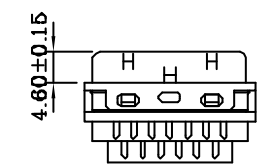

**FEATURES:**

- Plastic hood with spring latches
- Steel inner shell
- Full EMI/RFI shielded

**MATERIALS:**

- Hood: Plastic ABS PA-769
- Inner Shell: Steel , Nickel plated
- Latch: Phosphor bronze , Nickel plated
- Latch: Stainless steel

S : Flag Hooks  
 SS: Flag Hooks  
 LS: Fish Hooks

**RoHS Compliant**

TOLERANCES ARE

DRAWING BY CY  
 CHECKED BY GENIUS  
 UNIT / mm SCALE 1 : 1  
 DATE  
 SIZE A4 PPROJECTION

X.  $\pm$   
 .X  $\pm$   
 .XX  $\pm$   
 .XXX  $\pm$   
 ANG  $\pm$

**ORDER INFORMATION**

HPC-PSQ-026-LF  
 SERIES | LEADFREE  
 | 26 WAY  
 | QUICK COVER  
 | SOLDER  
 | MALE

DESCRIPTION: 1.27mm(.050") Series 26P With Spring Latches

煜倫股份有限公司

www.morethanall.com