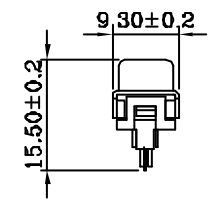

S : Flag Hooks  
 SS: Flag Hooks  
 LS: Fish Hooks

**RoHS Compliant**

TOLERANCES ARE

DRAWING BY CY  
 CHECKED BY GENIUS  
 UNIT / mm SCALE 1 : 1  
 DATE  
 SIZE A4 PPROJECTION

X.  $\pm$   
 .X  $\pm$   
 .XX  $\pm$   
 .XXX  $\pm$   
 ANG  $\pm$

**ORDER INFORMATION**

HPC-PSQ-026-LF  
 SERIES | LEADFREE  
 | 26 WAY  
 | QUICK COVER  
 | SOLDER  
 | MALE

DESCRIPTION: 1.27mm(.050") Series 26P With Spring Latches

煜倫股份有限公司

www.morethanall.com