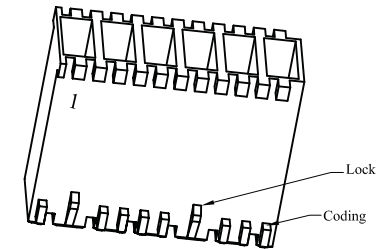

RoHS Compliant

TOLERANCES ARE

MORETHANALL
PCB CONNECTORS
Cable ASSEMBLIES

DRAWING BY CY
CHECKED BY GENIUS
UNIT / mm SCALE 1 : 1
DATE

X, ±
.X ± 0.30
.XX ± 0.20
.XXX ± 0.10
ANG ±

ORDER INFORMATION

RST50-SH-xx0yy-LF

SERIES | LEADFREE
KEY LOCK TYPE
02:02WAY
12:12WAY
FEMALE HOUSING

煜倫股份有限公司

www.morethanall.com

SIZE A4 PPROJECTION

DESCRIPTION:

TYPE	0A	0C	0D	0E	0F	08	10	16	21
KEY-LOCK 8-way									
	30	33	41	44	45	46	48	49	57
	58	62	63	77	80	81			

TYPE	0A	0B	0C	0D	08	31	42	43
KEY-LOCK 9-way								
	48	49	52	53	57	58	80	81

TYPE	0A	01	02	30	36	46	50	51
KEY-LOCK 10-way								
	52	64	70	72	74	75	76	80

TYPE	0A	0B	0C	01	12	13
KEY-LOCK 11-way						
	33	55	60	64	80	