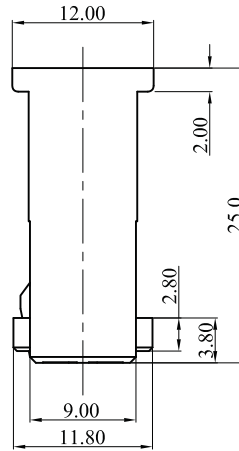

Note:

1. Material: PA66, UL94V-0
2. Compliant with IEC 60335-1 (GWT750°C, <2s)

12	60	55
11	55	50
10	50	45
9	45	40
8	40	35
7	35	30
6	30	25
5	25	20
4	20	15
3	15	10
2	10	5
CIRCUITS	DIM.A	DIM.B

RoHS Compliant

TOLERANCES ARE

MORETHANALL
PCB CONNECTORS
Cable ASSEMBLIES

DRAWING BY CY

CHECKED BY GENIUS

UNIT / mm

SCALE 1 : 1

DATE

SIZE A4

SIZE A4

PPOJECTION

X, ±
.X ± 0.30
.XX ± 0.20
.XXX ± 0.10
ANG ±

ORDER INFORMATION

RST50-SH-xx0yy-LF

SERIES

FEMALE

HOUSING

DATE

SIZE A4

PJECTION

X, ±
.X ± 0.30
.XX ± 0.20
.XXX ± 0.10
ANG ±

ORDER INFORMATION

RST50-SH-xx0yy-LF

SERIES

FEMALE