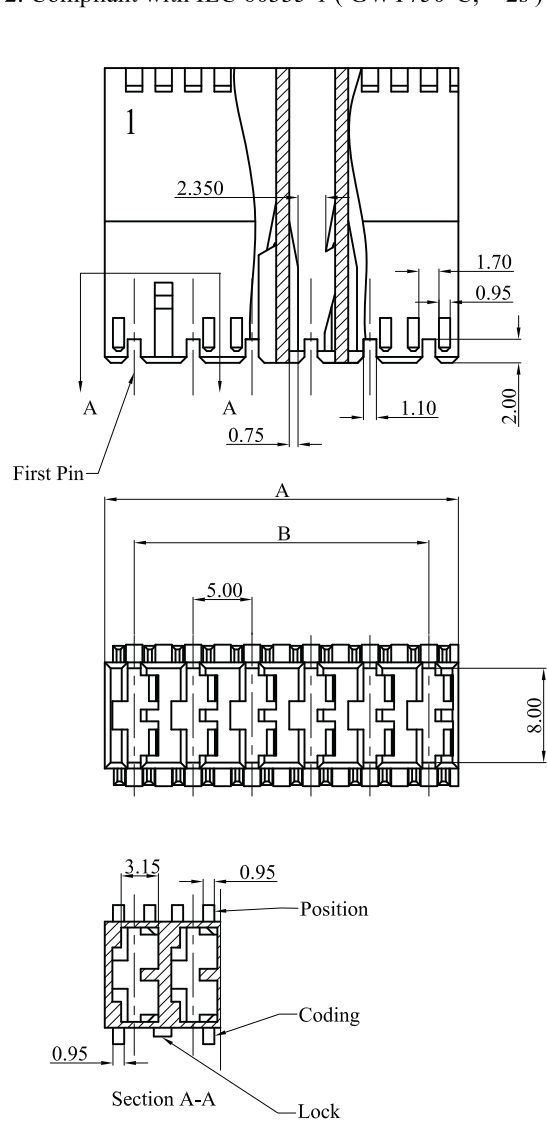

Note:

1. Material: PA66, UL94V-0
2. Compliant with IEC 60335-1 (GWT750°C, <2s)

12	60	55
11	55	50
10	50	45
9	45	40
8	40	35
7	35	30
6	30	25
5	25	20
4	20	15
3	15	10
2	10	5
CIRCUITS	DIM.A	DIM.B

RoHS Compliant

TOLERANCES ARE

MORETHANALL
PCB CONNECTORS
Cable ASSEMBLIES

DRAWING BY CY

CHECKED BY GENIUS

UNIT / mm

SCALE 1 : 1

DATE

SIZE A4

X, ±
.X ± 0.30
.XX ± 0.20
.XXX ± 0.10
ANG ±

PJECTION

ORDER INFORMATION

RST50-SH-xx0yy-LF

SERIES

||

||

||

DATE

SIZE A4

PJECTION

X, ±
.X ± 0.30
.XX ± 0.20
.XXX ± 0.10
ANG ±

ORDER INFORMATION

RST50-SH-xx0yy-LF

SERIES

FEMALE