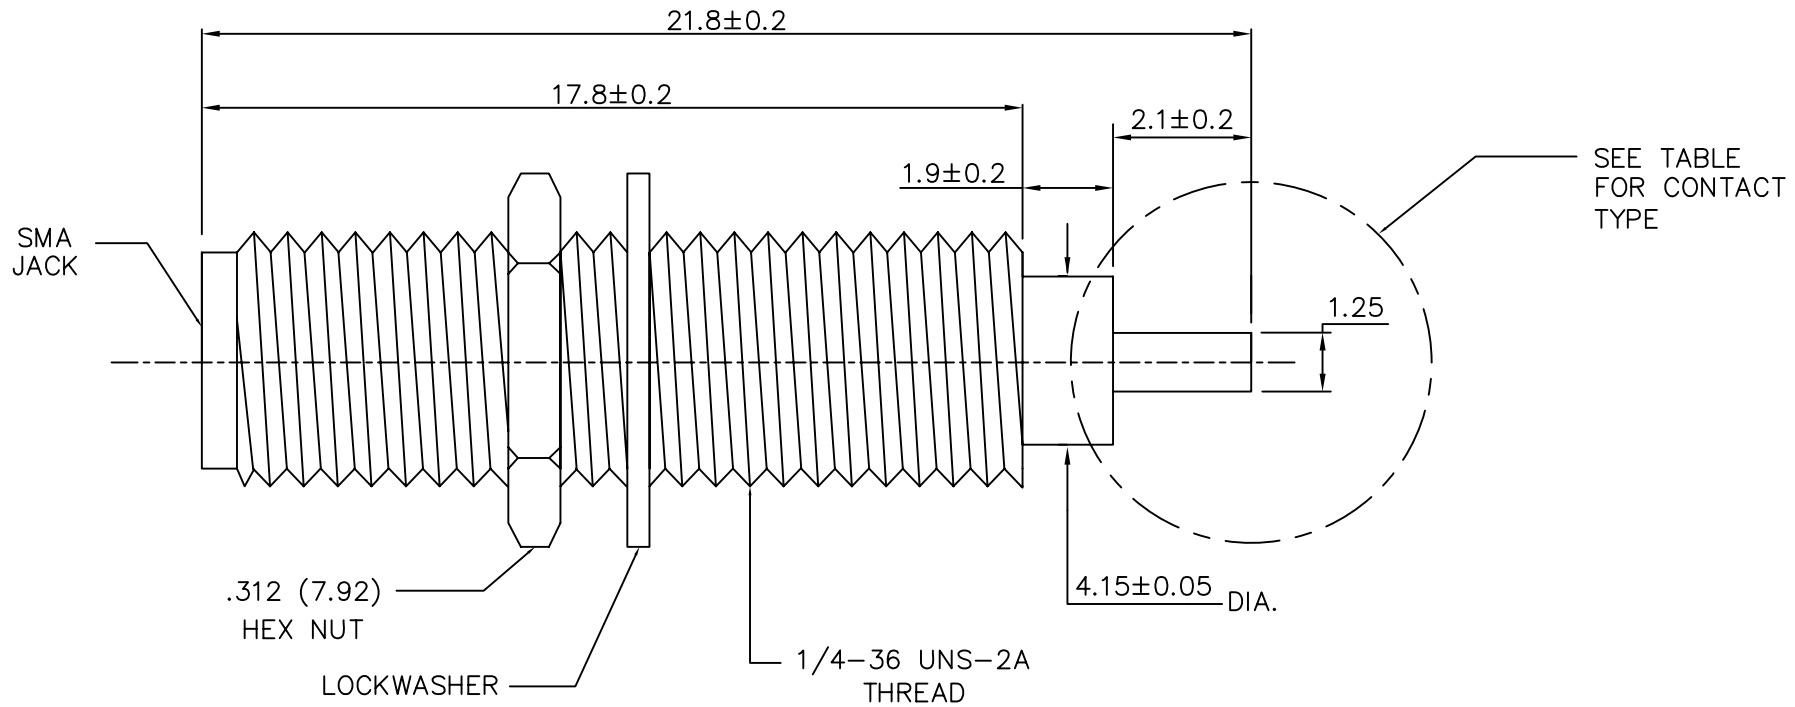

300° SMA jack, bulkhead

5	WASHER	BRASS	GOLD	1
4	NUT	BRASS	GOLD	1
3	DIELECTRIC	TEFLON	NONE	1
2	PIN	BRASS	GOLD	1
1	BODY	BRASS	GOLD	1
NO	DESCRIPTION	MATERIAL	FINISH	QTY

RoHS Compliant

TOLERANCES ARE

MORETHANALL
PCB CONNECTORS
Cable ASSEMBLIES

DRAWING BY CY

CHECKED BY GENIUS

UNIT / mm SCALE 1 : 1

DATE

SIZE A4

X, ±
.X ±
.XX ±
.XXX ±
ANG ±

PPOJECTION

ORDER INFORMATION

SMA-JSPN-50(300)-LF
SERIES | 50 OHM | LEADFREE
NUT+WASHER
PANEL
SOLDER
JACK

煜倫股份有限公司

www.morethanall.com

DESCRIPTION: